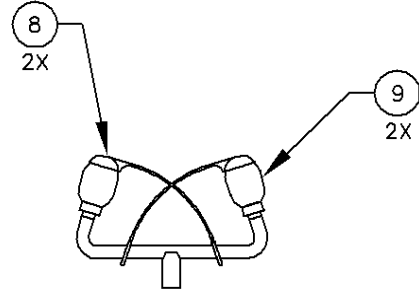

PARTS BREAKDOWN

ITEM	DESCRIPTION
1	S.S. BRACKET ASSEMBLY
2	8129FC SHOWER HEAD
3	SP178 SHOWER SIGN
4	SP200 PULL ROD
5	SP265 VALVE ASSEMBLY
6	EYEWASH BOWL
7	SP170 TEST TAG
8	9095 EYEWASH DUST COVERS
9	SP11FC EYEWASH HEADS
10	SP228 VALVE ASSEMBLY
11	FLOOR FLANGE PVC

SP62FC EYEWASH ASSEMBLY

WHEN ORDERING PARTS PLEASE SPECIFY YOUR MODEL NUMBER

REV	DESCRIPTION	ECN	DATE	BY/APVD
	REVISIONS			

TITLE:	8336 COMBO UNIT CORROSION RESISTANT	PART NUMBER:	0
DRAWING TYPE:	PARTS BREAKDOWN	DF. NUMBER:	11501C00
		REV.:	7